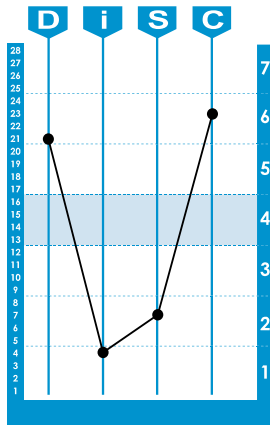

Wesley Cref

Creative Pattern