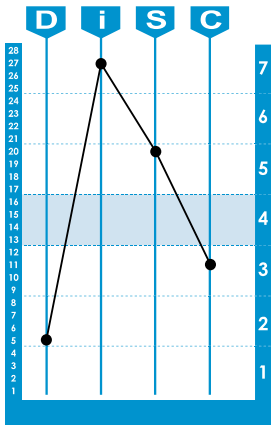

Classic Team View

Carol Counselor

Counselor Pattern